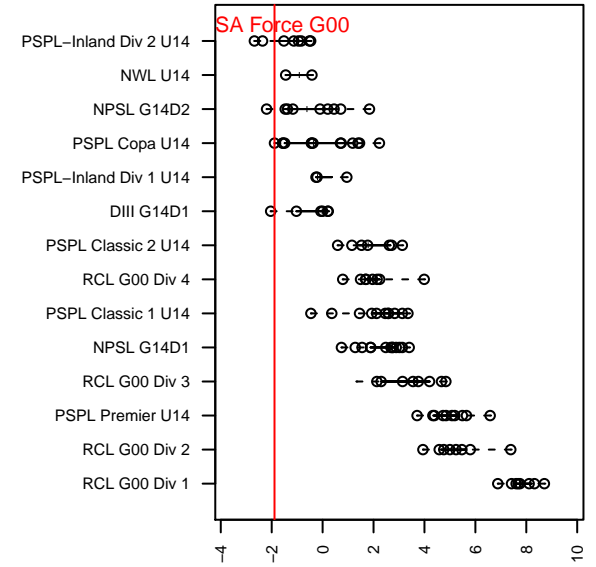

**attack and defense rating
relative to others at age
and all opponents in last 13 months**