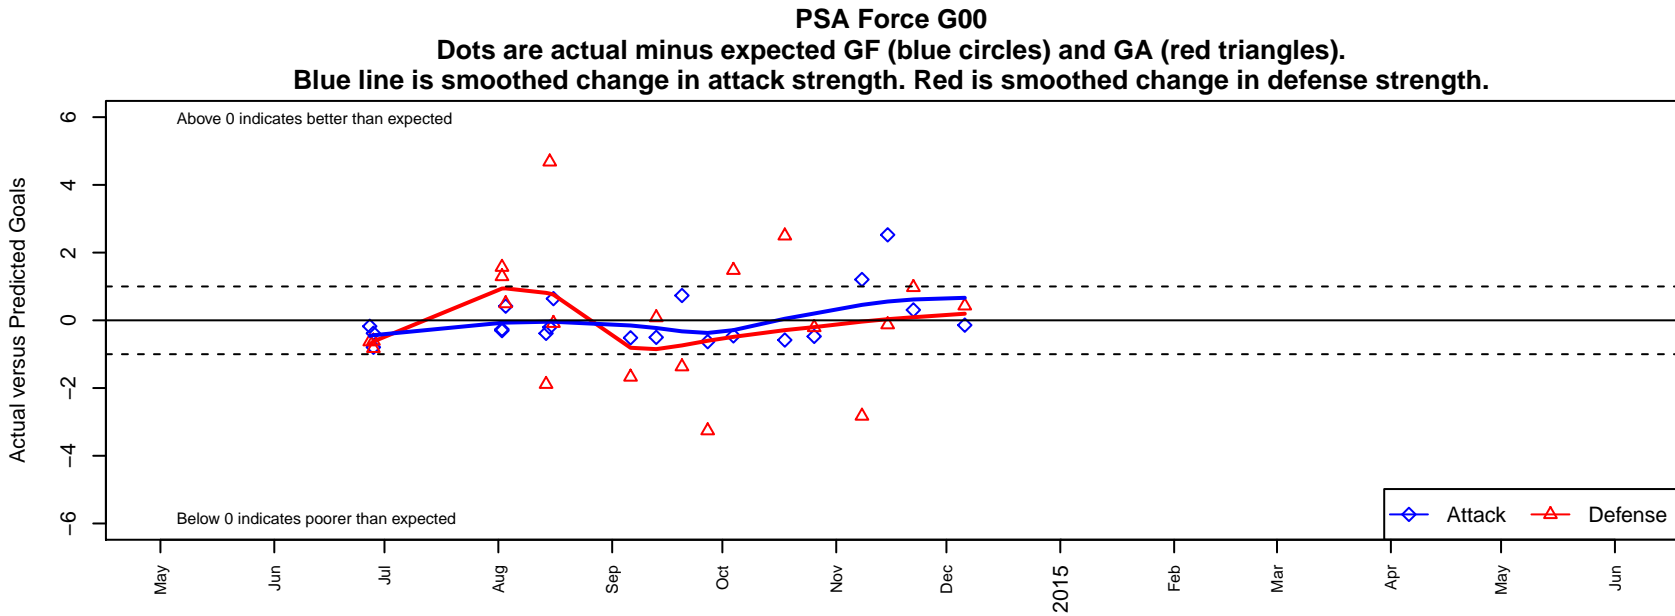

PSA Force G00

Pilchuck Soccer Alliance
 Marysville, WA
 G00 total strength=710
 attack=0.9 defense=0.59
 fall league = PSPL Copa U14
 notes= Marysville Force; Panthers?

alt names used:
 138 PSA G00 Black
 MARYSVILLE PANTHERS ()
 PSA Force
 Force [G00]

Venues played:
 2014 Baker Blast COPA U14
 2014 Strawberry Classic GU14
 2014 Bigfoot Silver U14
 2014 PSPL Copa U14

**attack and defense variance (black dot)
relative to other teams
and top 10 in region**